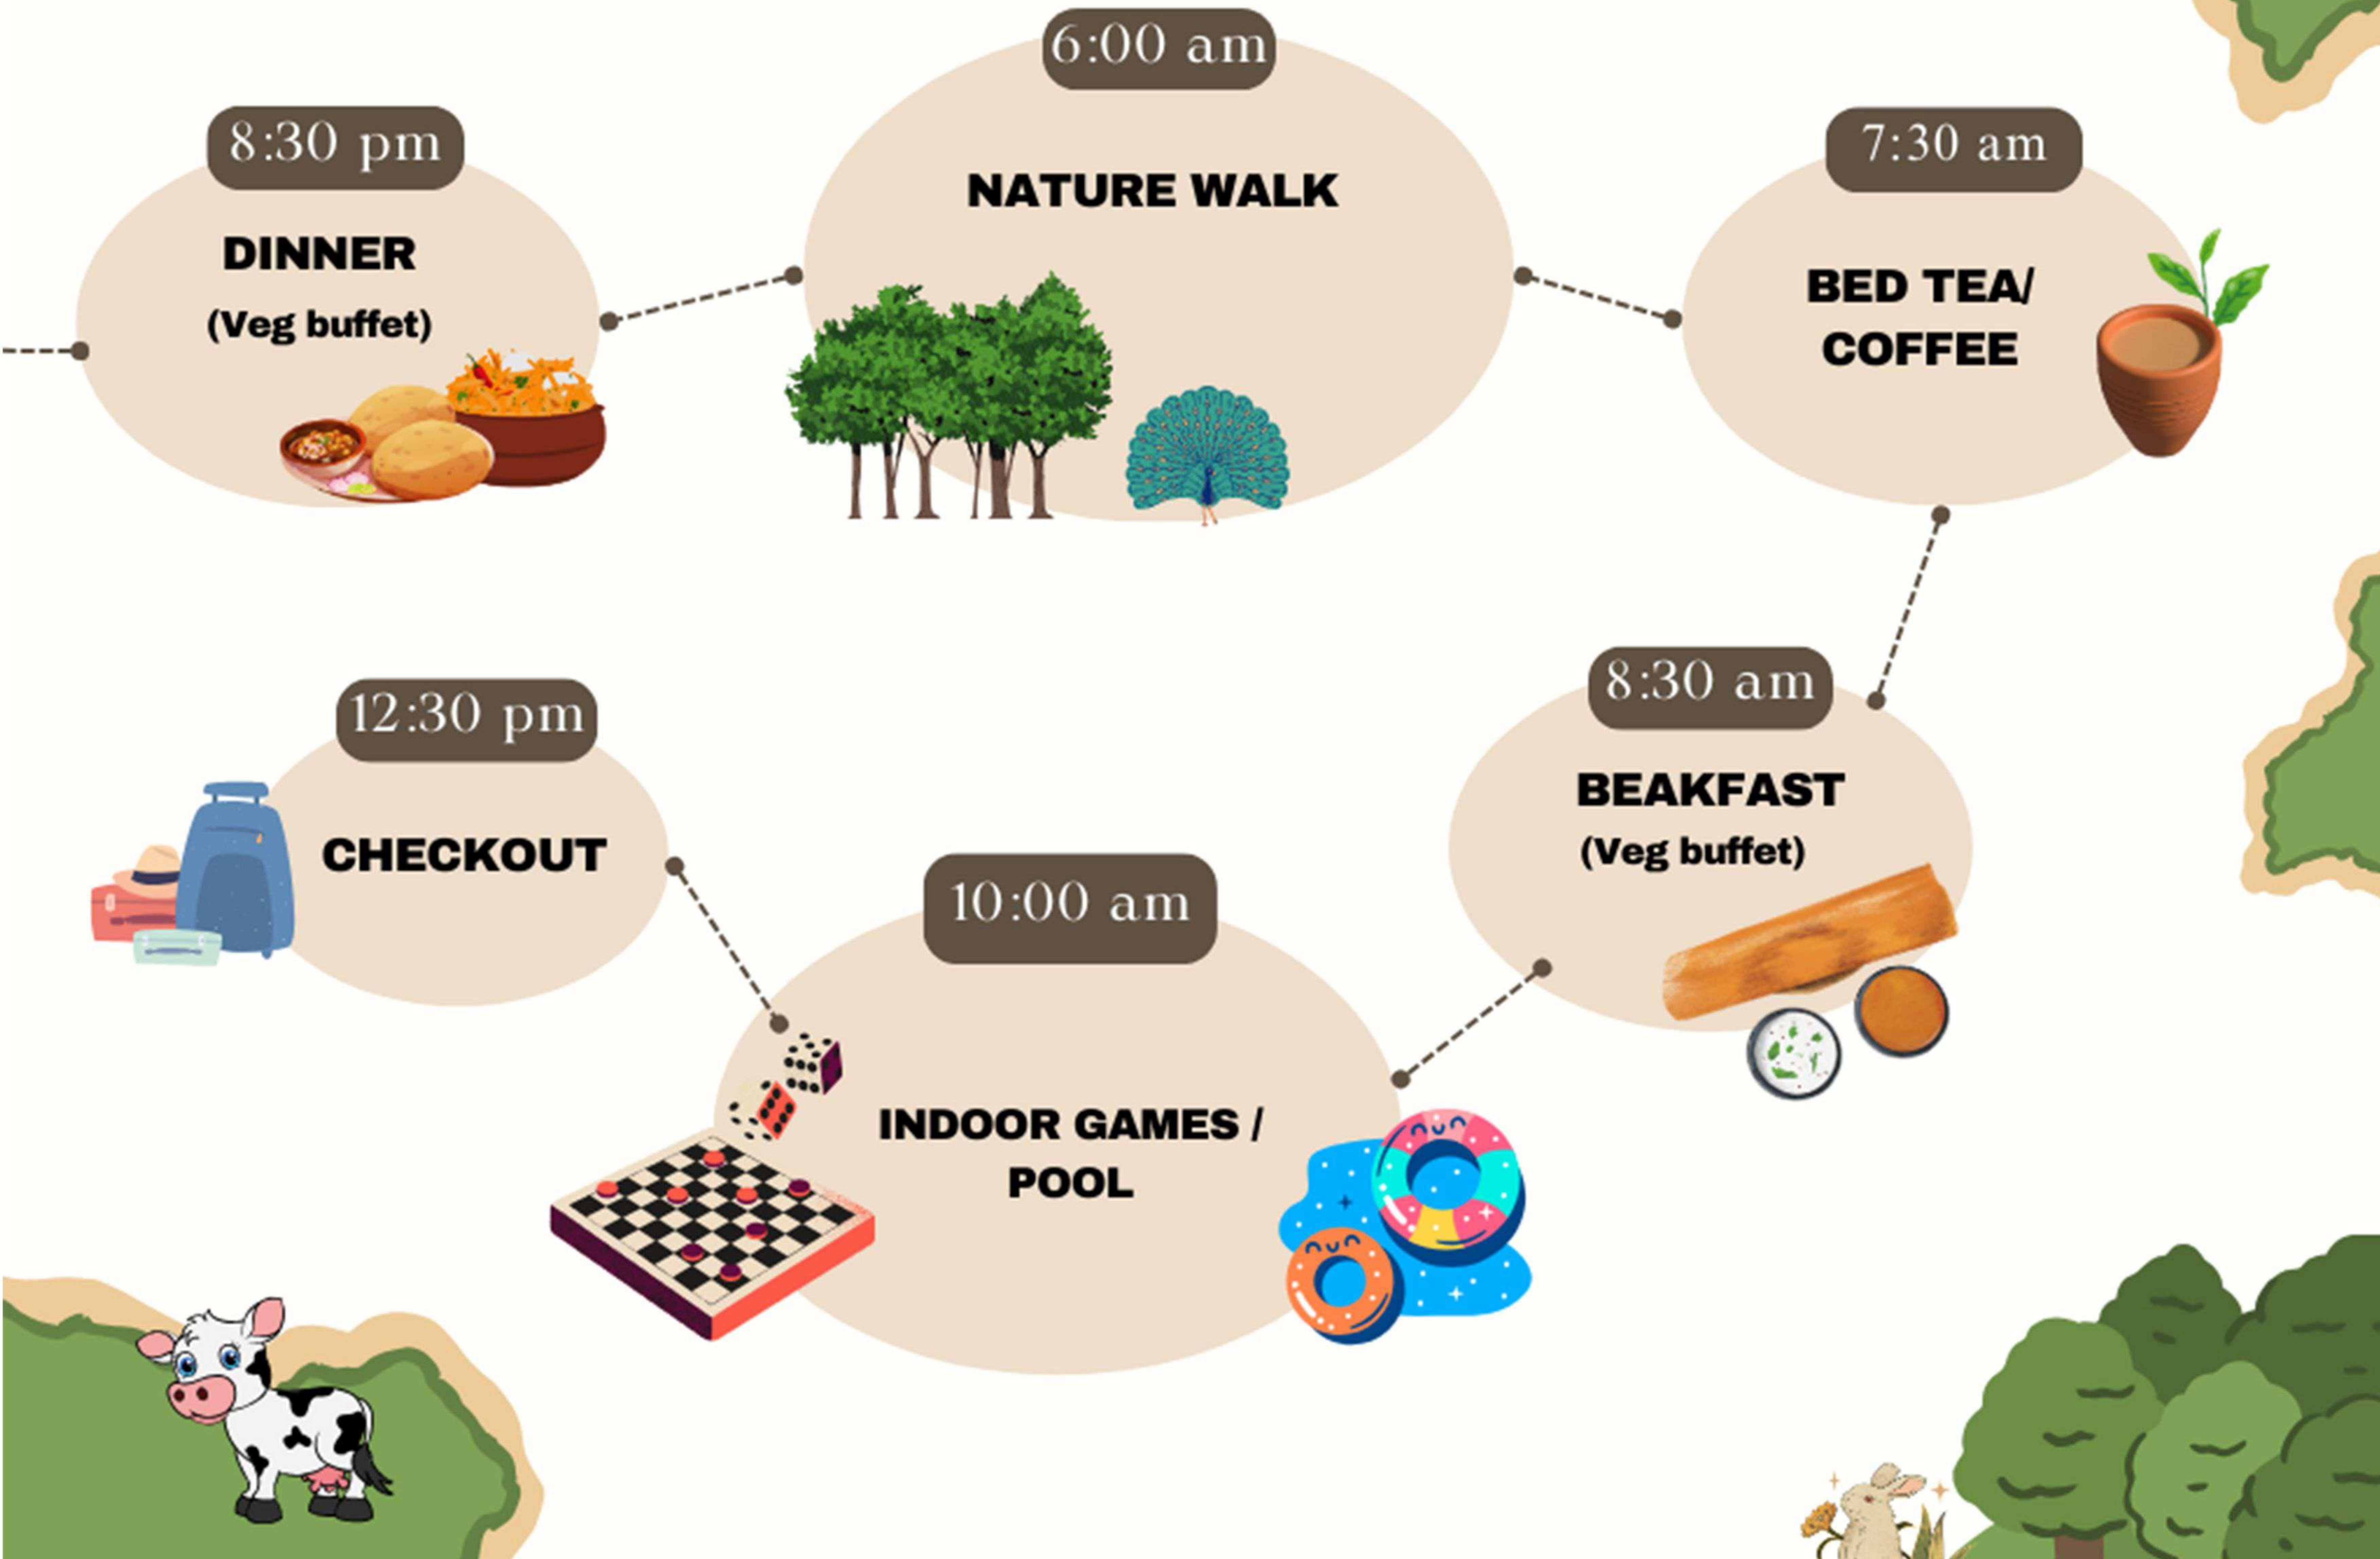

NIGHT STAY ITINERARY

3:00pm

CHECK-IN

4:00 pm

**ADVENTURE
SPORTS**

5:00 pm

**BEACH
VOLLEYBALL**

6:00pm

**RAIN DANCE &
SWIMMING POOL**

Village Trails

5:30 pm

**HI-TEA &
SNACK**

5:30pm

**INDOOR
GAMES**

Economic stays

Check in - 3:00pm

Check out - 1:00pm

Village Trails

ESCAPE THE CONCRETE

Stay Name

No of PAX

Price

Includes

Camping Tents

ATV Rides

On Request

1km Offroad track

BBQ Station

On Request

Station with food

Bluetooth Speaker

400/-